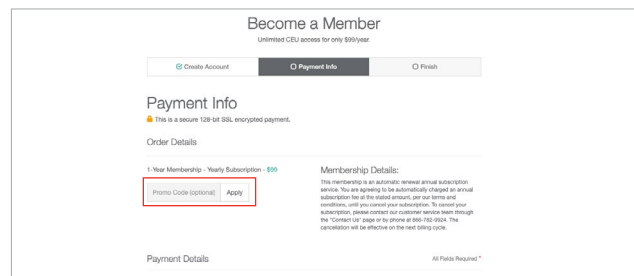

# a SPECIAL OFFER for our valued partners at

Get 10% off an annual membership and enjoy unlimited CEU access for a full year!

As a valued Continued partner, Indiana Occupational Therapy Association can offer you a special discounted membership rate for OccupationalTherapy.com. Membership includes unlimited access to 550+ evidence-based courses in 30+ topic areas!

**UNLIMITED CEU access** | \$89 per year (a 10% savings!) | **Promo Code: INOTA4U**

## Ready to join?

- Visit [OccupationalTherapy.com](http://OccupationalTherapy.com) and click the red **Join Now** button.
- Enter your name and password information and click **Create Account**.
- Enter the promo code on the payment details page and click **Apply**. Enter your credit card details.
- Start learning and earning CEUs!